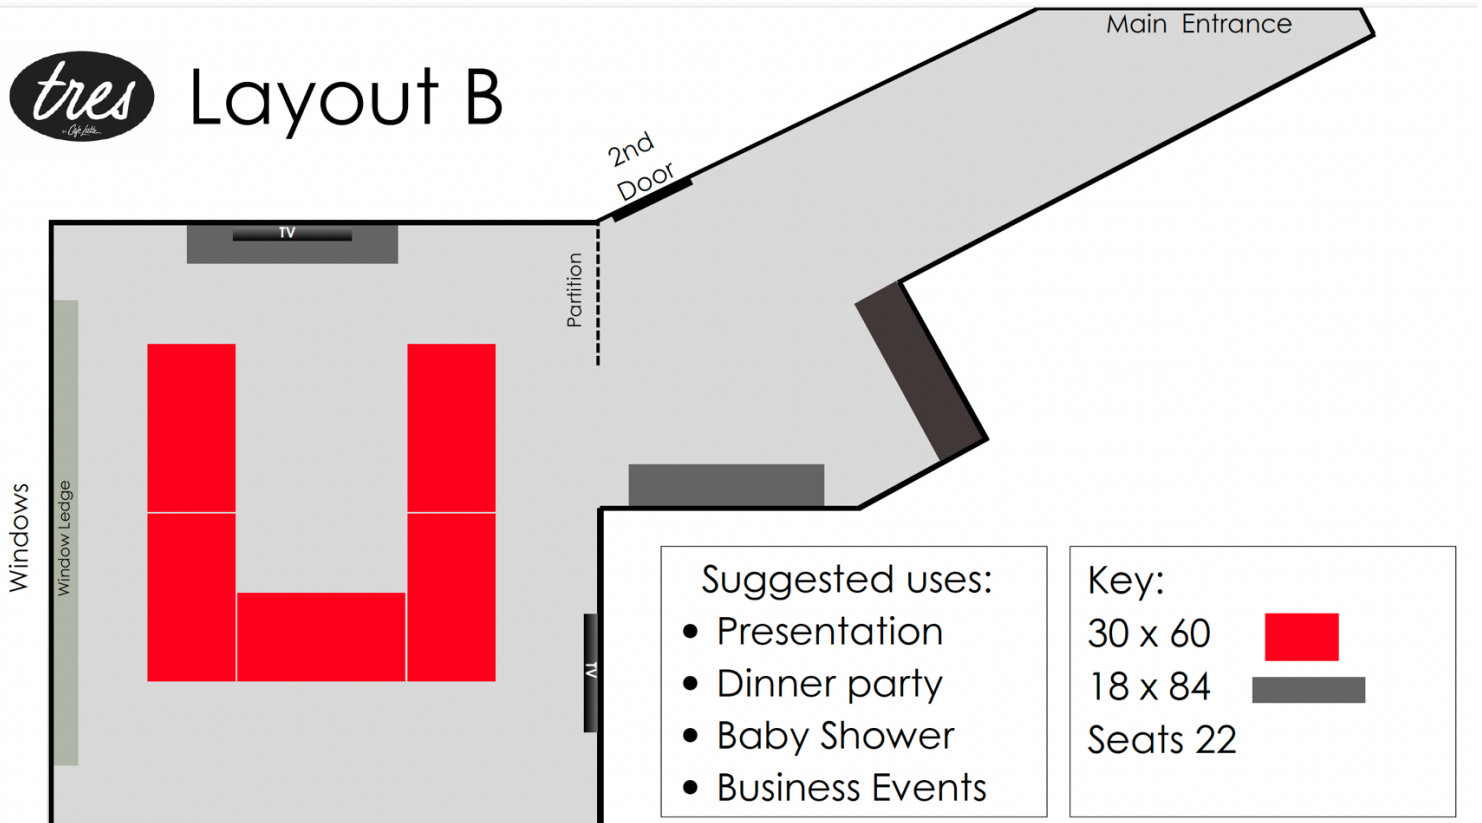

# Private Event Space

Capacity: 30 seated | 50 standing  
Table Arrangements: 4 Options

## tres Layout A

## tres Layout B

# Layout D