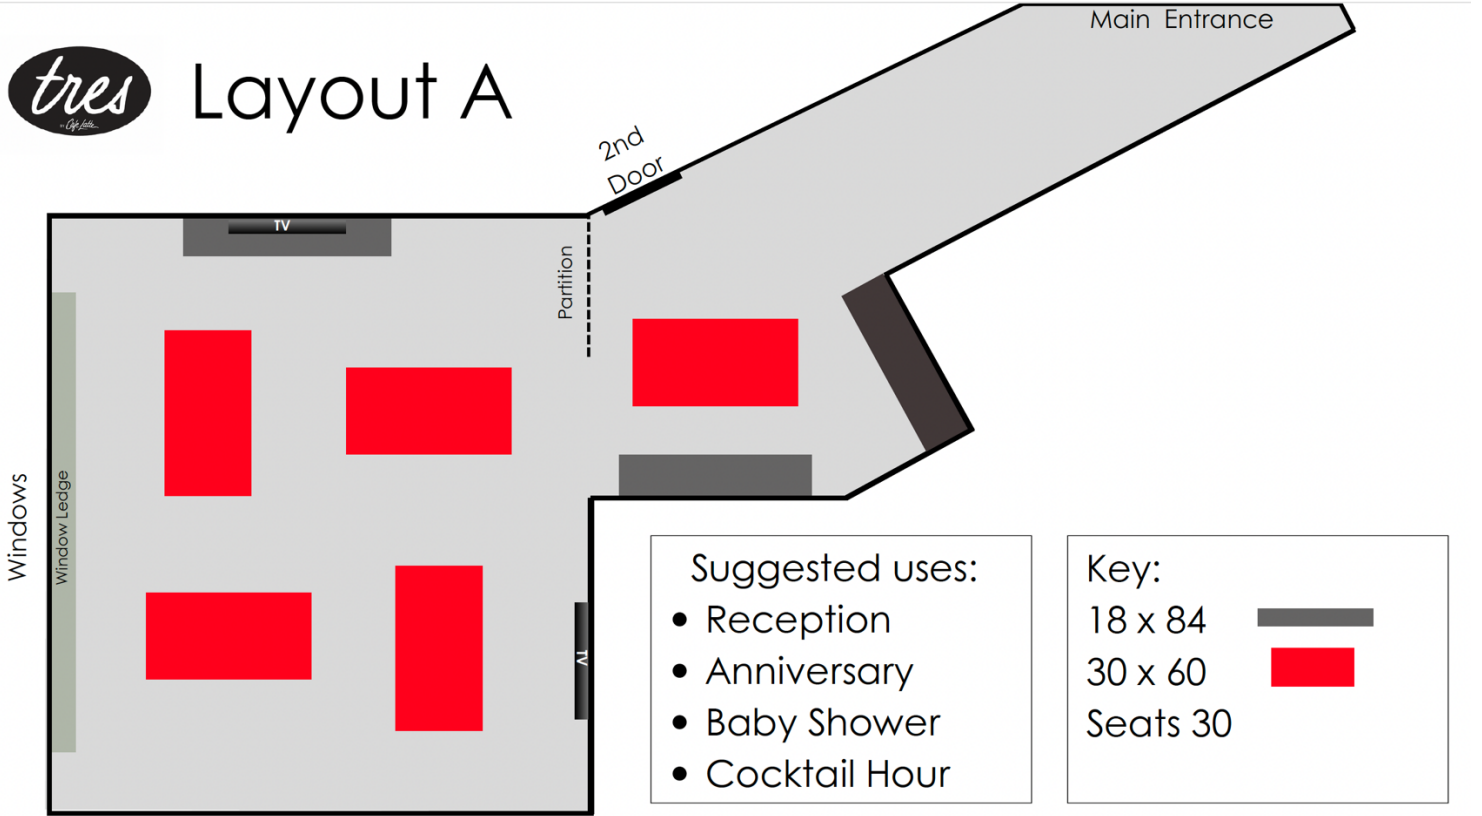

# Private Event Space

Capacity: 30 seated | 50 standing  
Table Arrangements: 4 Options

## tres Layout A

## tres Layout B

# Layout D